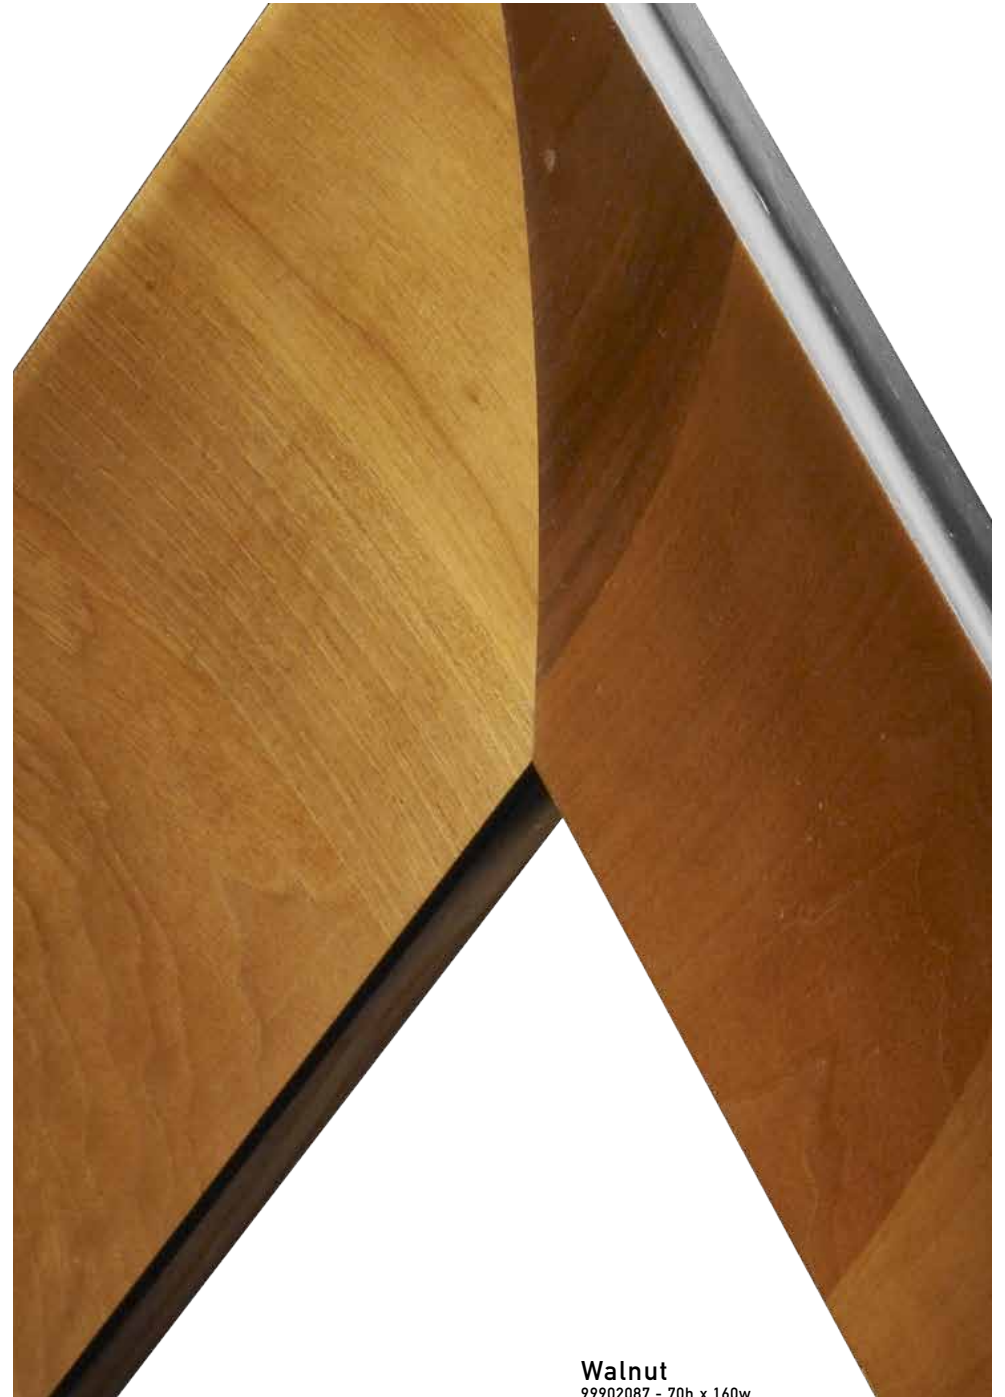

Walnut

99902069 - 70h x 160w

Genuine walnut veneer is hand stained in natural oils to heighten the organic beauty of the wood. *Made in Italy.*

Walnut

99902087 - 70h x 160w