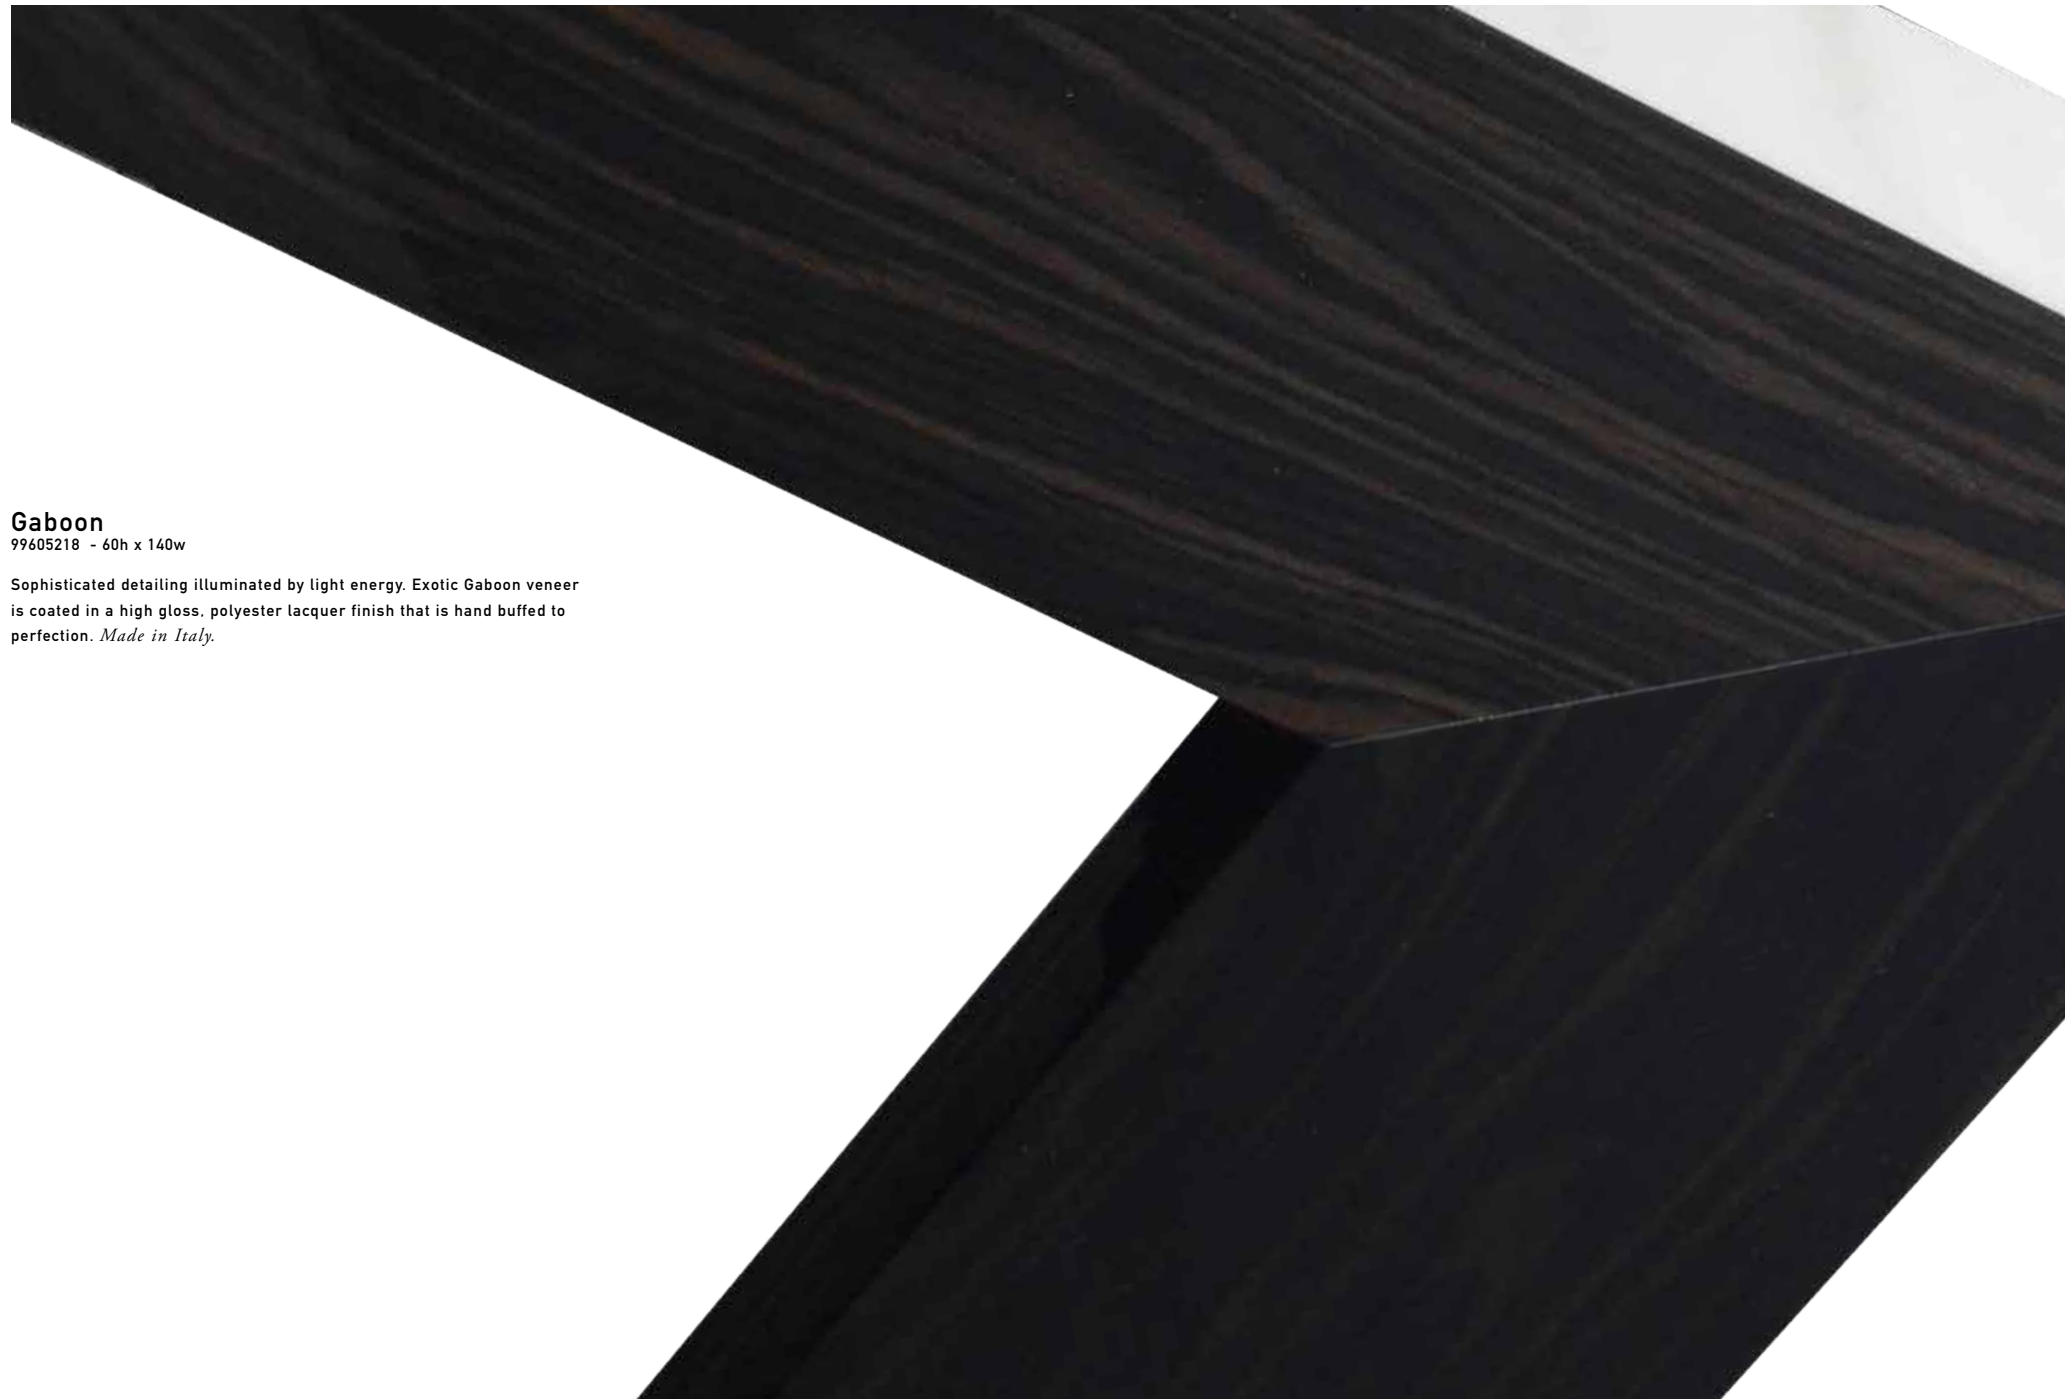

Gaboon

99605218 - 60h x 140w

Sophisticated detailing illuminated by light energy. Exotic Gaboon veneer is coated in a high gloss, polyester lacquer finish that is hand buffed to perfection. *Made in Italy.*