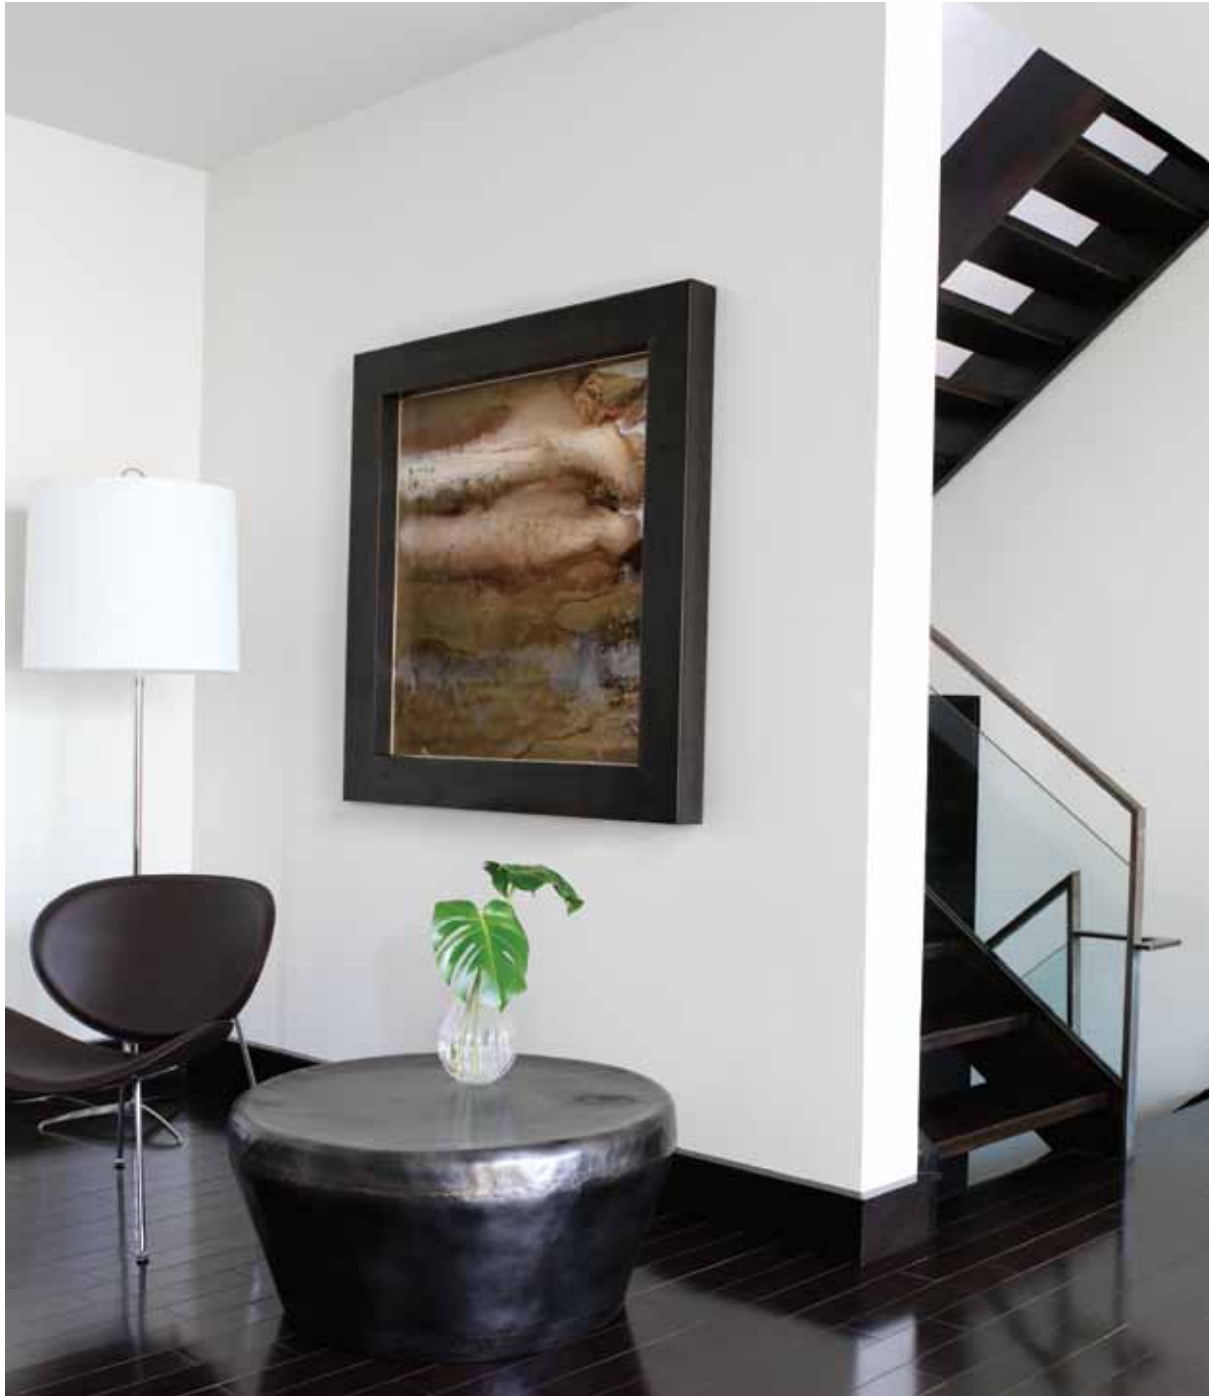

Made in Italy.

Old world craftsmanship is a tradition that transcends time. It is a place where design philosophies and passion unite to create a euphoria of textures, colours and unrivalled beauty. Made in Italy is a declaration that signifies product of exceptional quality that is comparable to none. Uniquely designed and expertly handcrafted by skilled artisans, the Made in Italy tradition lives on.